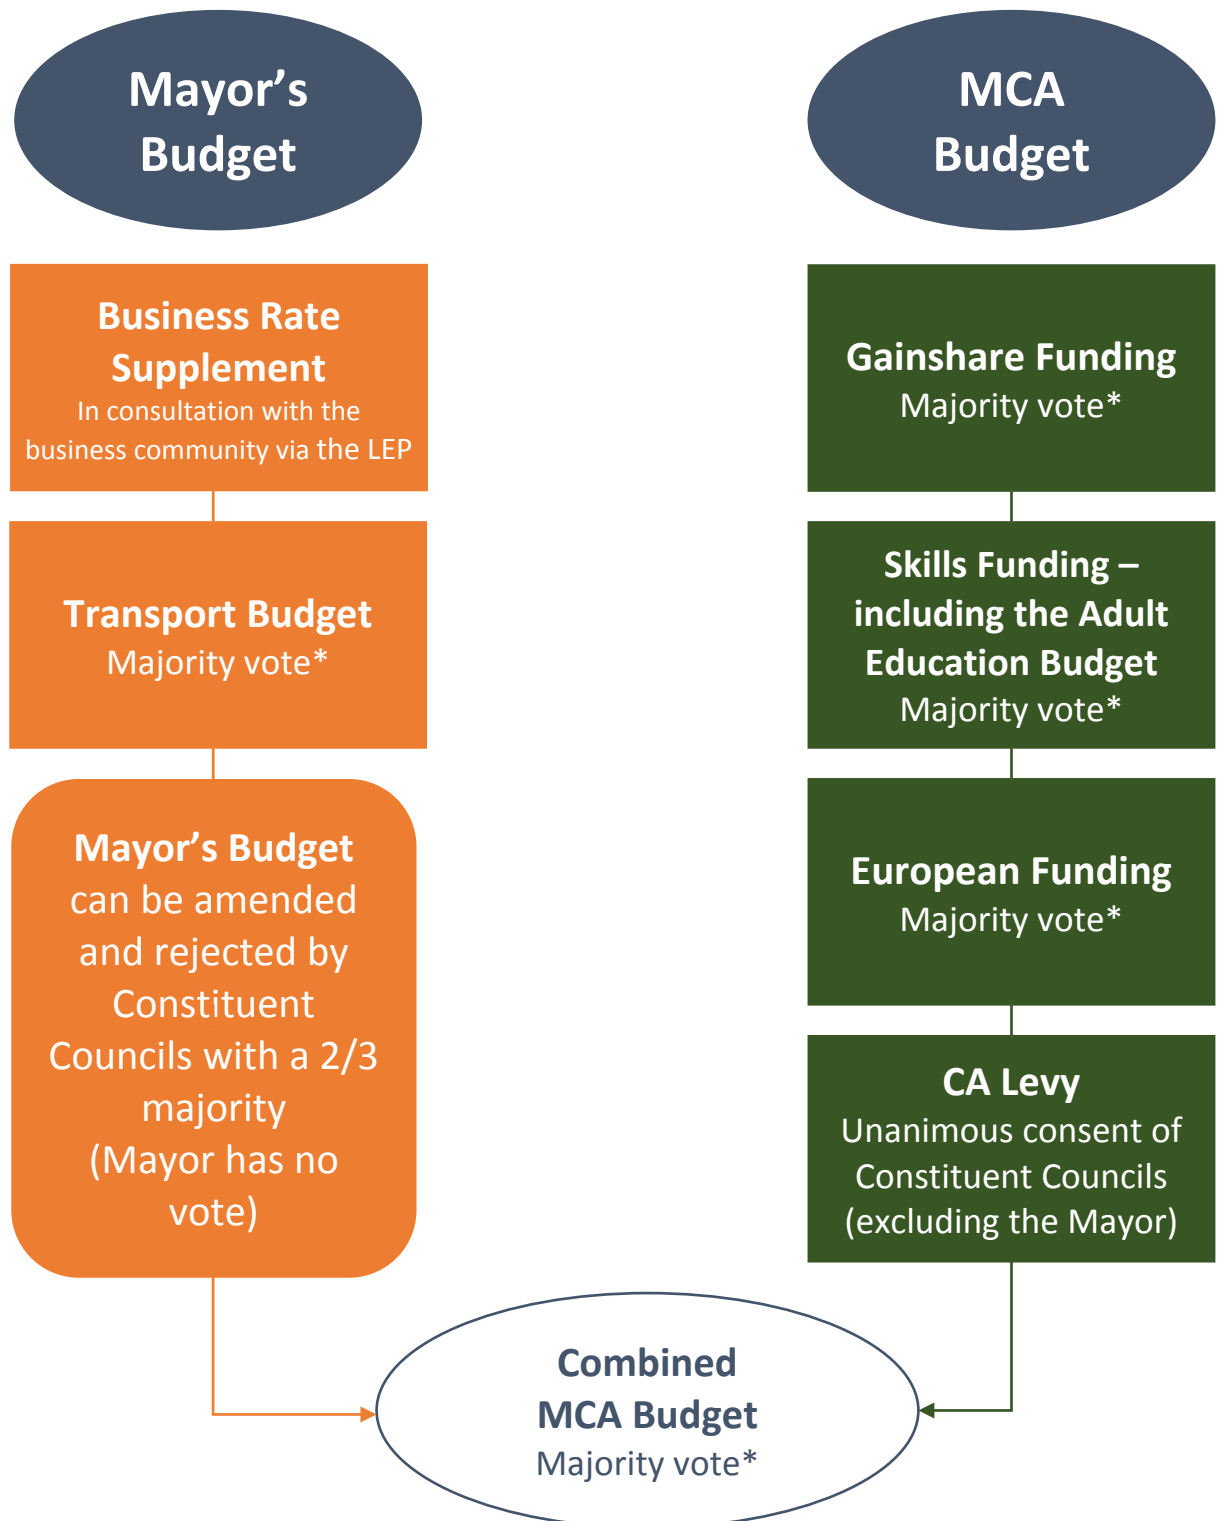

# Mayoral Combined Authority (MCA) Funding

\*A majority vote refers to a majority of the members of the Mayoral Combined Authority present and voting, subject to that majority including the vote of the Mayor